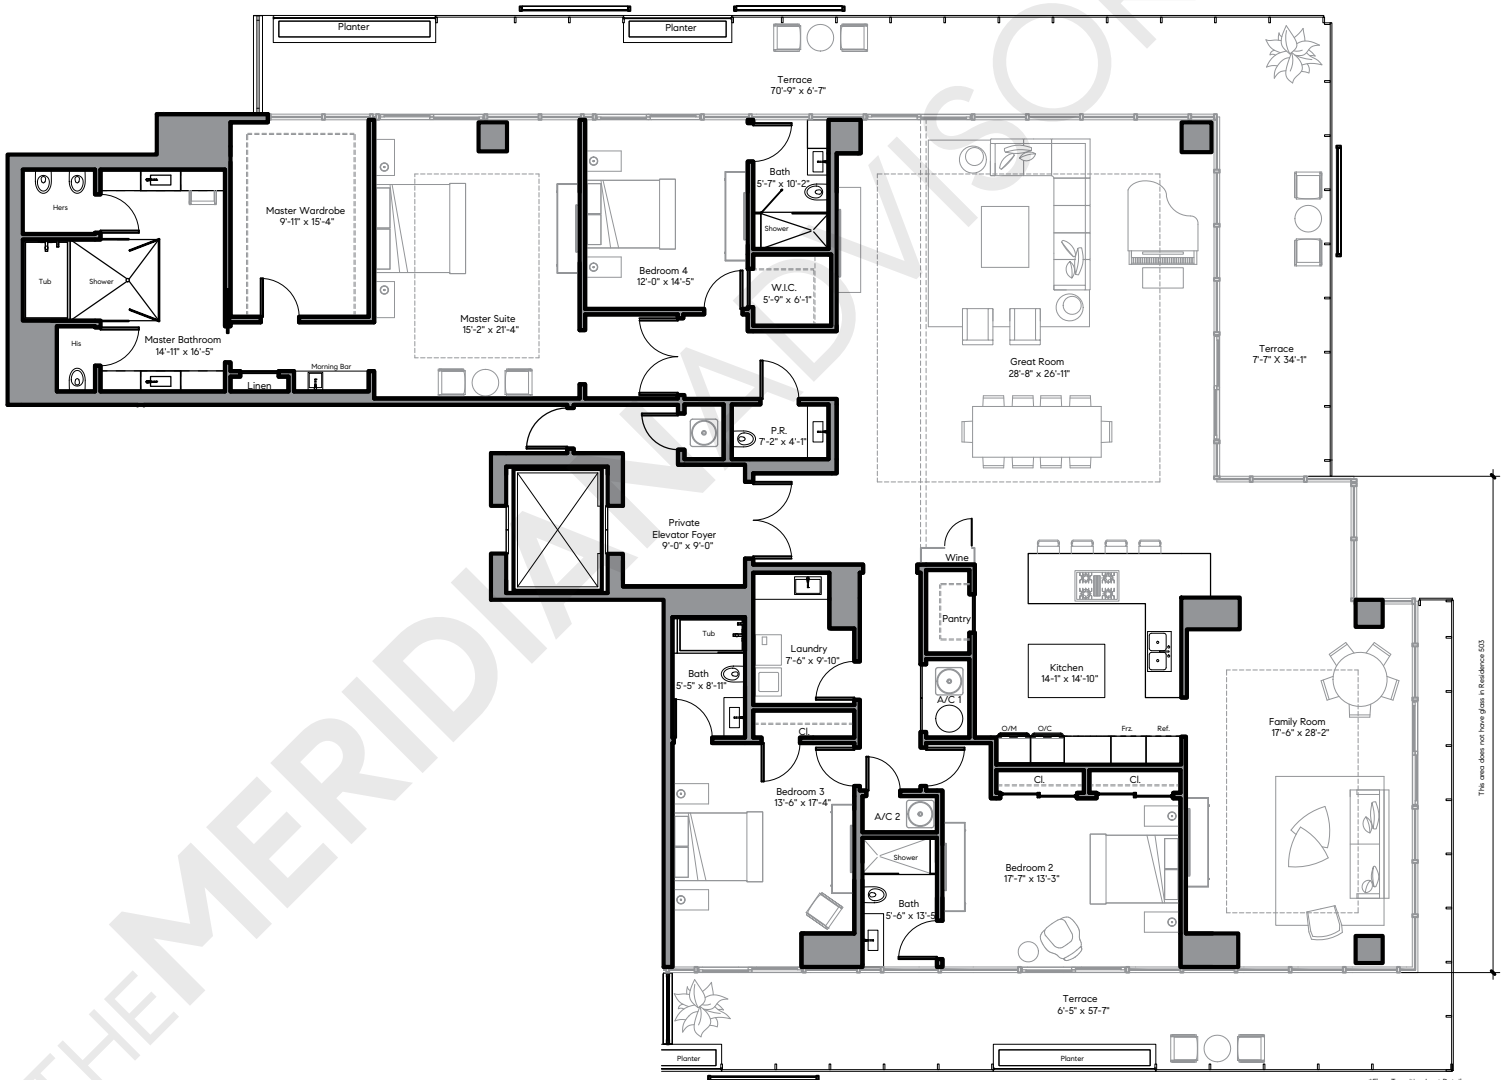

Ritz Carlton Residences Miami Beach

4701 N Meridian Avenue
Mid-Beach, Miami Beach

TheMeridianAdvisors.com
305.537.6795

Closing Homes, Opening Doors

Floor Plan G2

Residences 503, 603, LPH03

4 Bedrooms
4.5 Bathrooms
1 Family Room

Residence 503			
Area	Sq. Ft.	Sq. M.	
Int.	4,226	392	
Ext.	893	83	
Total	5,119	476	

Residences 603			
Area	Sq. Ft.	Sq. M.	
Int.	4,321	401	
Ext.	3,155	293	
Total	7,476	694	

Residences LPH03			
Area	Sq. Ft.	Sq. M.	
Int.	4,321	401	
Ext.	935	87	
Total	5,256	370	

All dimensions are approximate and all floor plans and development plans are subject to change without notice.